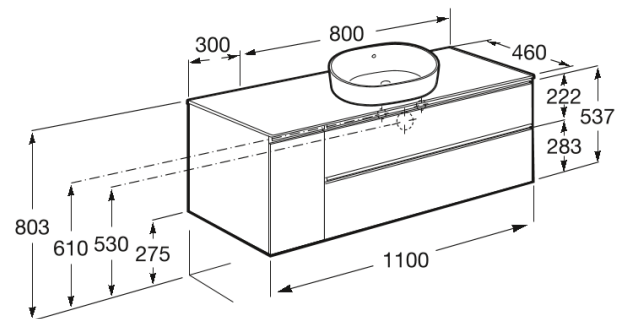

THE GAP

Vanity unit with 2 drawers and 1 door for right hand over countertop basin

DIMENSIONS

Length 1100 mm
 Width 460 mm
 Height 537 mm

COLOURS AND FINISHES

806 Glossy White

PRICE (VAT INCLUDED)

£1371.73

TECHNICAL DRAWINGS

FEATURES

- Basin position: Right
- Basin type: Bowl / On countertop
- Closing and opening system: Soft close drawers
- Door type: Hinged
- Doors and drawers combination: 1 door and 2 drawers
- Furniture configuration: Doors and drawers combination
- Installation type: Wall-hung, Wall-hung with legs
- Internal dividers
- Material: Chipboard
- Right hand opening
- Shelf material: Chipboard
- Tap position: Central
- Taphole configuration: No tapholes

BOUGHT TOGETHER FREQUENTLY

SQUARE - Countertop basin with tap hole

3270MM..0

ROUND - On Countertop basin with taphole

3270MK..0

SQUARE - Countertop basin

3270ML..0

ROUND - On Countertop basin